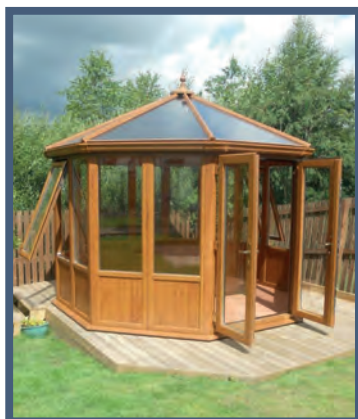

FREEPHONE 0800 318359

Monday-Saturday 10am-4pm
www.summerhousecentre.co.uk

- Versatile use - garden lounge for relaxation, beautifully situated dining room, hot tub enclosure, home office, playroom or greenhouse
- Virtually maintenance free
- Double glazed using toughened safety glass
- Manufacturer's 5 year guarantee