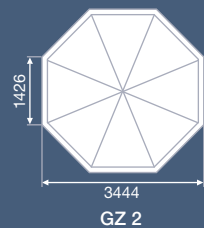

The Coniston / Marbella Range