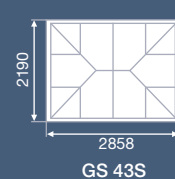

The Kensington / Malaga Range