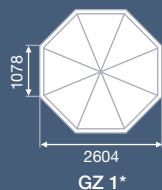

The Coniston / Marbella Range