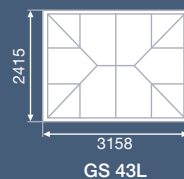

The Kensington / Malaga Range